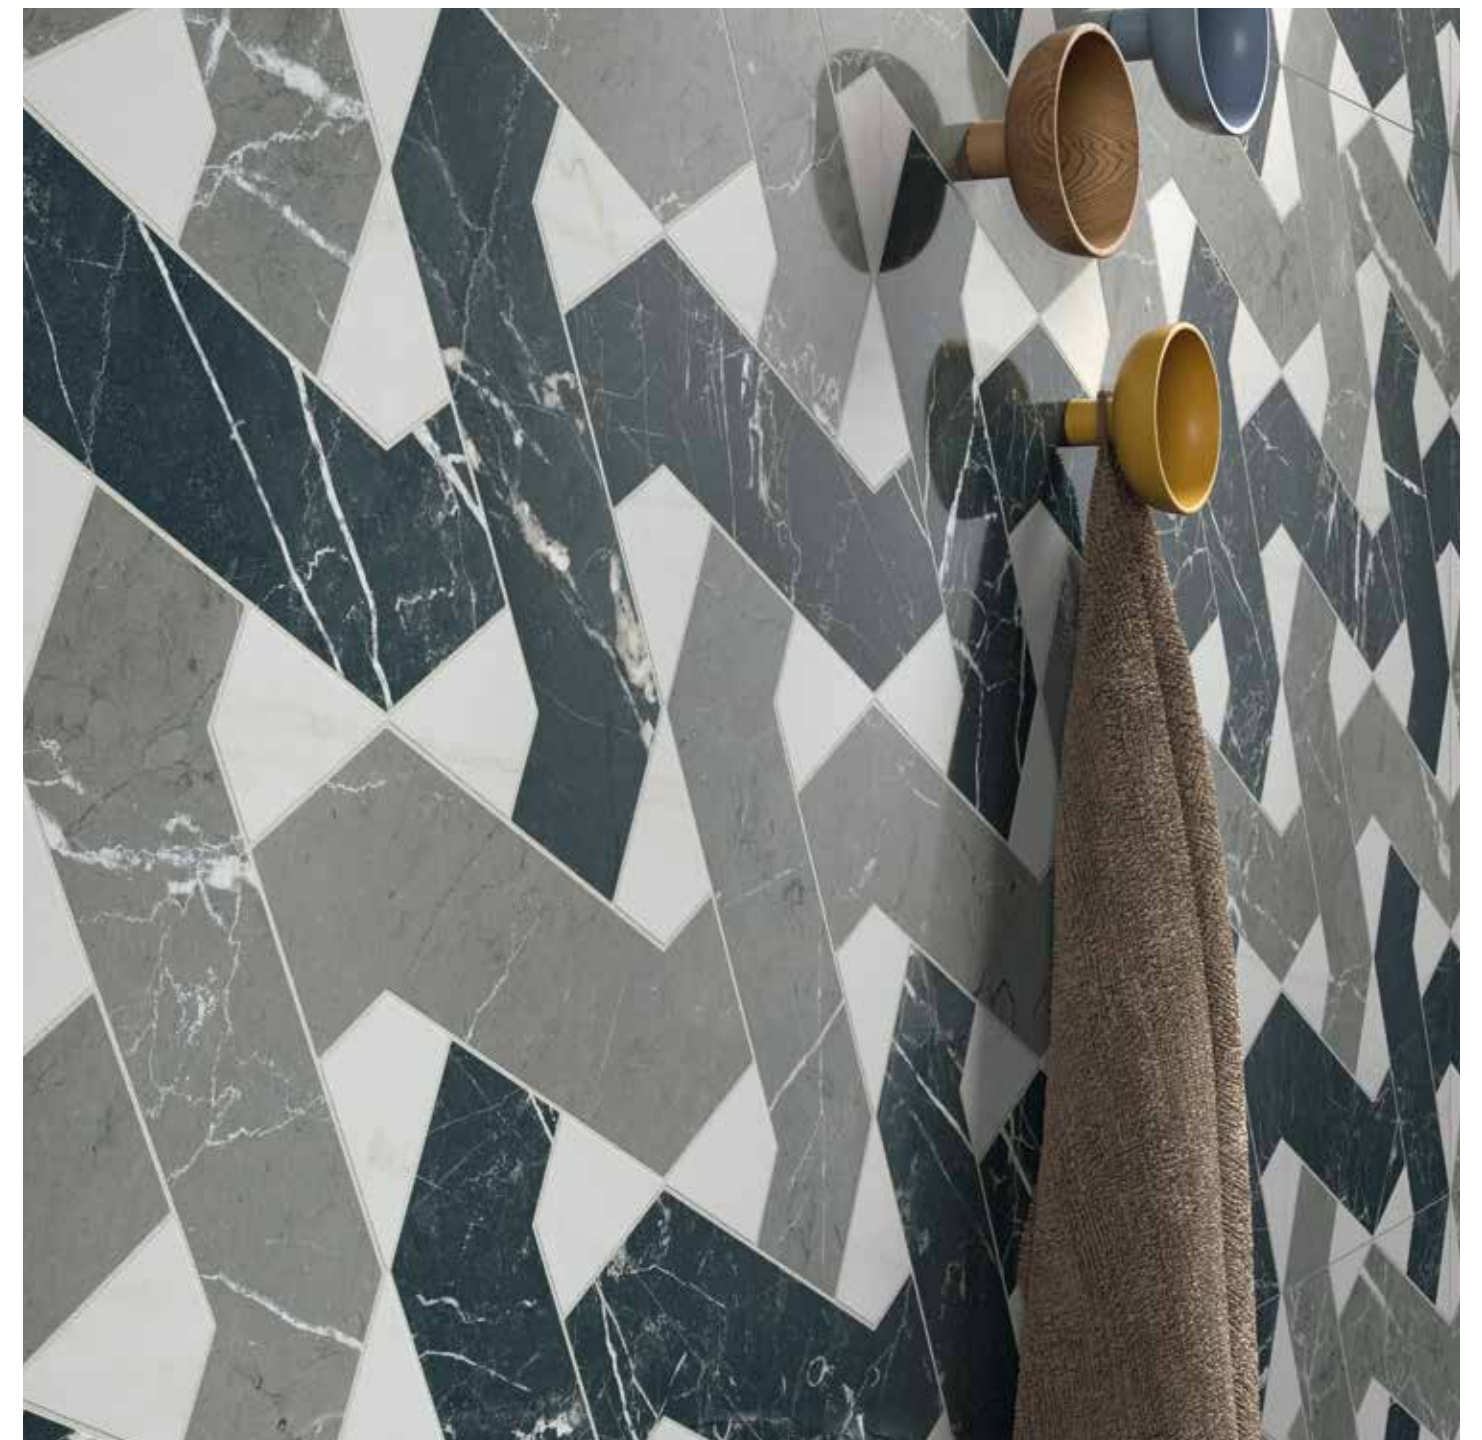

SENSI FANTASY

60x120 - ZIGZAG